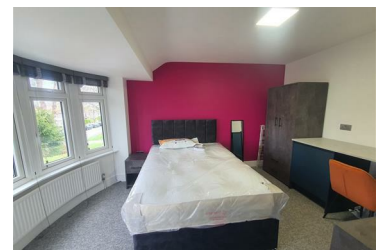

Hanger Lane, Twyford Abbey Road, London, NW10 7HG

£1,175

1

1

0

C

- 3 mins walk from the Tube Station
- Fully Equipped Kitchen- Shared with Only Two Other Residents
- Large Fully Equipped Communal Laundry Room!
- Suitable for working professionals
- Beautiful Spacious Garden
- Spacious Sound proof Room with En-suite & mini fridge
- All Bills & High Speed Wifi Included
- Let on Single Occupation Only
- Regular Weekly Cleaning