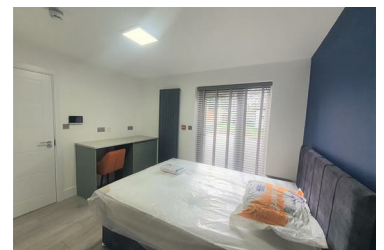

Twyford Abbey Road, London, NW10 7HG

£1,000 Per month

1

1

0

C

- 3 mins walk from the Tube Station
- Fully Equipped Kitchen- Shared with Only Two Other Residents
- Large Fully Equipped Communal Laundry Room!
- Suitable for working professionals
- Beautiful Spacious Garden
- Spacious Sound proof Room with En-suite & mini fridge
- All Bills & High Speed Wifi Included
- Let on Single Occupation Only
- Regular Weekly Cleaning