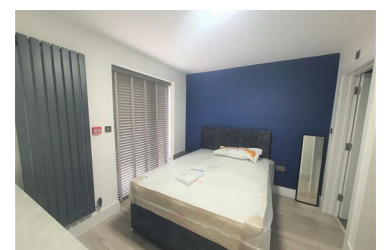

Twyford Abbey Road, London, NW10 7HG

£1,000 Per month

1

1

0

C

- 3 mins walk from the Tube Station
- Fully Equipped Kitchen- Shared with Only Two Other Residents
- Large Fully Equipped Communal Laundry Room!
- Suitable for working professionals
- Beautiful Spacious Garden
- Spacious Sound proof Room with En-suite & mini fridge
- All Bills & High Speed Wifi Included
- Let on Single Occupation Only
- Regular Weekly Cleaning